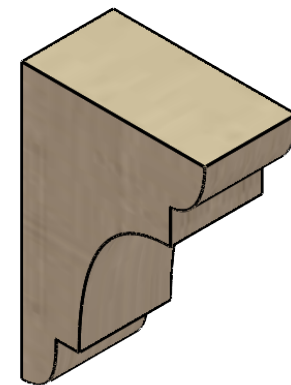

ITEM NUMBER: CORU02X04X06NEBRCPR

2"W X 4"D X 6"H SERIES 2 CLASSIC NEW BRIGHTON ROUGH CEDAR
TIMBERTHANE FAUX WOOD CORBEL, PRIMED

SIDE PROFILE

FRONT PROFILE

ISOMETRIC

EKENA MILLWORK
2300 WEST MAIN ST.
CLARKSVILLE, TX 75426
TOLL FREE: 866-607-0453
WWW.EKENAMILLWORK.COM

NOTES

1. INSTALLATION TO BE COMPLETED IN ACCORDANCE WITH MANUFACTURER'S SPECIFICATIONS.
2. DRAWING MAY NOT BE TO SCALE
3. THIS DRAWING IS INTENDED FOR DESIGN AND PLANNING PURPOSES ONLY.
4. ALL INFORMATION CONTAINED HEREIN WAS CURRENT AT THE TIME OF DEVELOPMENT BUT MUST BE REVIEWED AND APPROVED BY THE PRODUCT MANUFACTURER TO BE CONSIDERED ACCURATE.
5. TIMBERTHANE ARCHITECTURAL PRODUCTS ARE MADE FROM HIGH DENSITY URETHANE AND COME FACTORY PRIMED