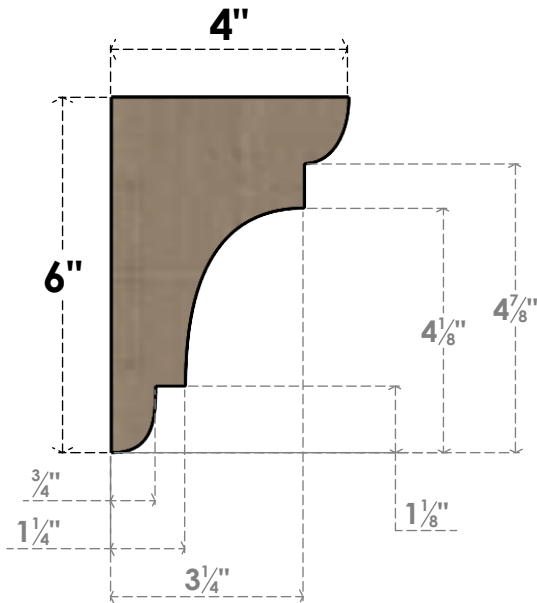

ITEM NUMBER: CORU02X04X06NEBRCPR

2"W X 4"D X 6"H SERIES 2 CLASSIC NEW BRIGHTON ROUGH CEDAR
TIMBERTHANE FAUX WOOD CORBEL, PRIMED

SIDE PROFILE

FRONT PROFILE

ISOMETRIC

EKENA MILLWORK
2300 WEST MAIN ST.
CLARKSVILLE, TX 75426
TOLL FREE: 866-607-0453
WWW.EKENAMILLWORK.COM

NOTES

1. INSTALLATION TO BE COMPLETED IN ACCORDANCE WITH MANUFACTURER'S SPECIFICATIONS.
2. DRAWING MAY NOT BE TO SCALE
3. THIS DRAWING IS INTENDED FOR DESIGN AND PLANNING PURPOSES ONLY.
4. ALL INFORMATION CONTAINED HEREIN WAS CURRENT AT THE TIME OF DEVELOPMENT BUT MUST BE REVIEWED AND APPROVED BY THE PRODUCT MANUFACTURER TO BE CONSIDERED ACCURATE.
5. TIMBERTHANE ARCHITECTURAL PRODUCTS ARE MADE FROM HIGH DENSITY URETHANE AND COME FACTORY PRIMED