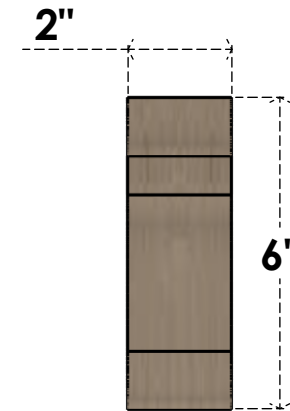

ITEM NUMBER: CORU02X04X06NEBRCPR

2"W X 4"D X 6"H SERIES 2 CLASSIC NEW BRIGHTON ROUGH CEDAR
TIMBERTHANE FAUX WOOD CORBEL, PRIMED

SIDE PROFILE

FRONT PROFILE

ISOMETRIC

EKENA MILLWORK
2300 WEST MAIN ST.
CLARKSVILLE, TX 75426
TOLL FREE: 866-607-0453
WWW.EKENAMILLWORK.COM

NOTES

1. INSTALLATION TO BE COMPLETED IN ACCORDANCE WITH MANUFACTURER'S SPECIFICATIONS.
2. DRAWING MAY NOT BE TO SCALE
3. THIS DRAWING IS INTENDED FOR DESIGN AND PLANNING PURPOSES ONLY.
4. ALL INFORMATION CONTAINED HEREIN WAS CURRENT AT THE TIME OF DEVELOPMENT BUT MUST BE REVIEWED AND APPROVED BY THE PRODUCT MANUFACTURER TO BE CONSIDERED ACCURATE.
5. TIMBERTHANE ARCHITECTURAL PRODUCTS ARE MADE FROM HIGH DENSITY URETHANE AND COME FACTORY PRIMED